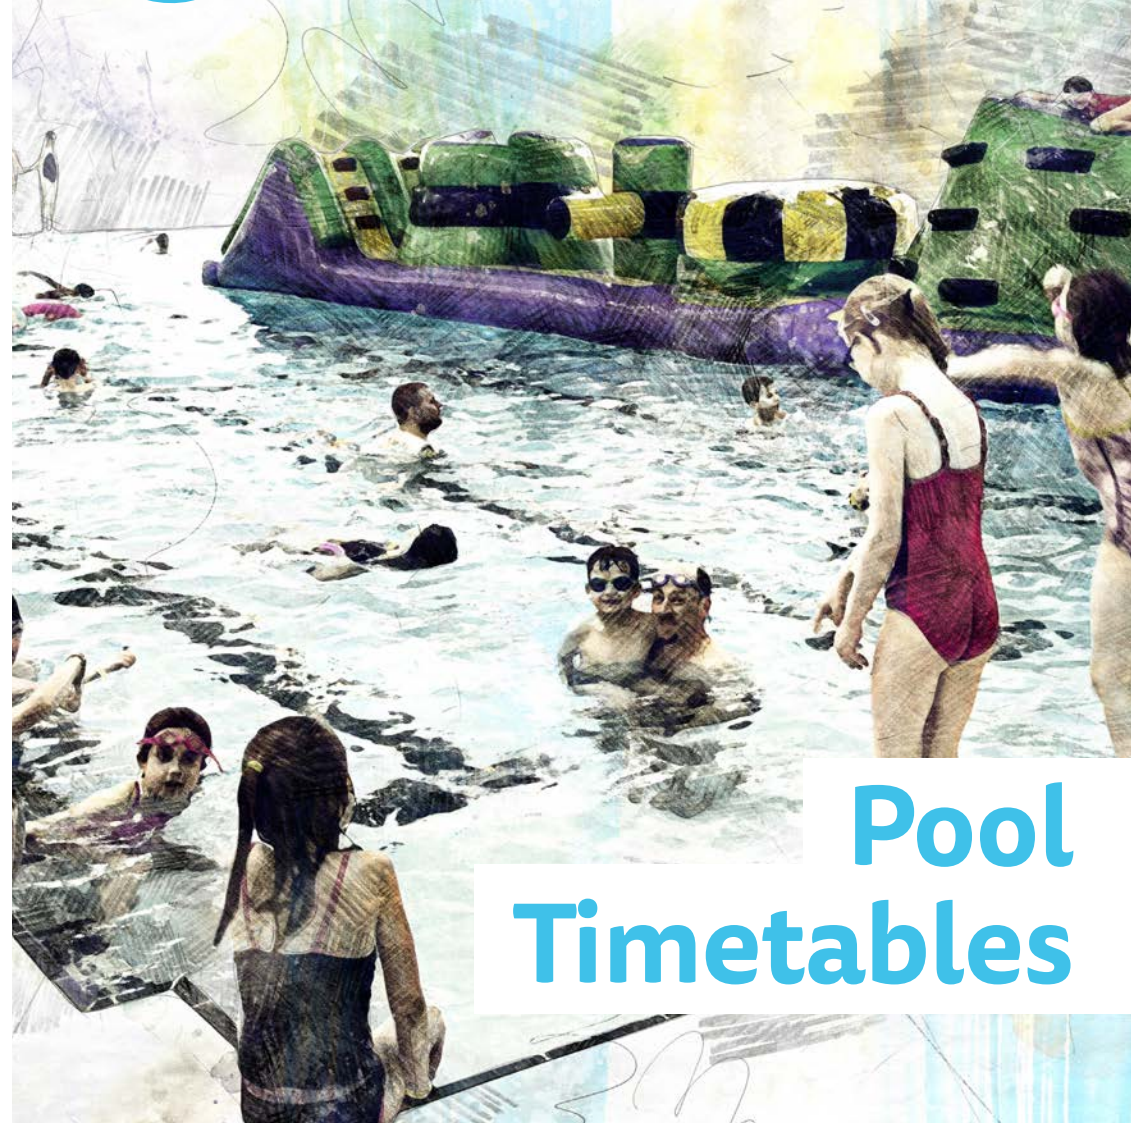

ADMISSION GUIDANCE

Parent supervision ratio for children under eight should be:

1:2

This ratio could be increased (eg. by use of approved swimming aids)...

1:3

...or, circumstances could reduce it (eg. flumes and inflatables)

1:1

AQUA FUN: Flume + mats + inflatable

AQUA FUN FLUME: Flume + mats

FAMILY SWIM: General swimming + flume aimed at families

FITNESS SWIM: A public lane session where users are permitted to train using swimming aids such as fins, flippers, kick boards and pool buoys.

Please note: For safety reasons users of the pool inflatable must be a competent swimmer and lifeguards have the discretion to restrict use. Children under the age of 8 must be accompanied by a responsible adult aged 16 years or above in the pool. To attend Aqua Fit and Aqua Jog sessions you must be at least 15 years of age or above.

Please queue and collect coloured bands for all Aqua Fun sessions at reception. Entry may be restricted due to pool maximum bather load.

We reserve the right to change the pool timetable without prior notice.

t: **01246 242 365**

w: **goactive.org.uk**

Opening times:

Mon – Fri: **6am – 9pm**

Sat and Sun: **8am – 6pm**

e: **enquiries@goactive.org.uk**

memberships@goactive.org.uk

GoActiveTheArc

@GoActiveTheArc

@goactivethearc

We Speak Your Language

Polish

Mówimy Twoim językiem

Slovak

Rozprávame Vaším jazykom

Chinese

我们会说你的语言

If you require this in large print or another format please call us on

01246 242424

Pool Timetables

High Street, Clowne S43 4JY
www.goactive.org.uk