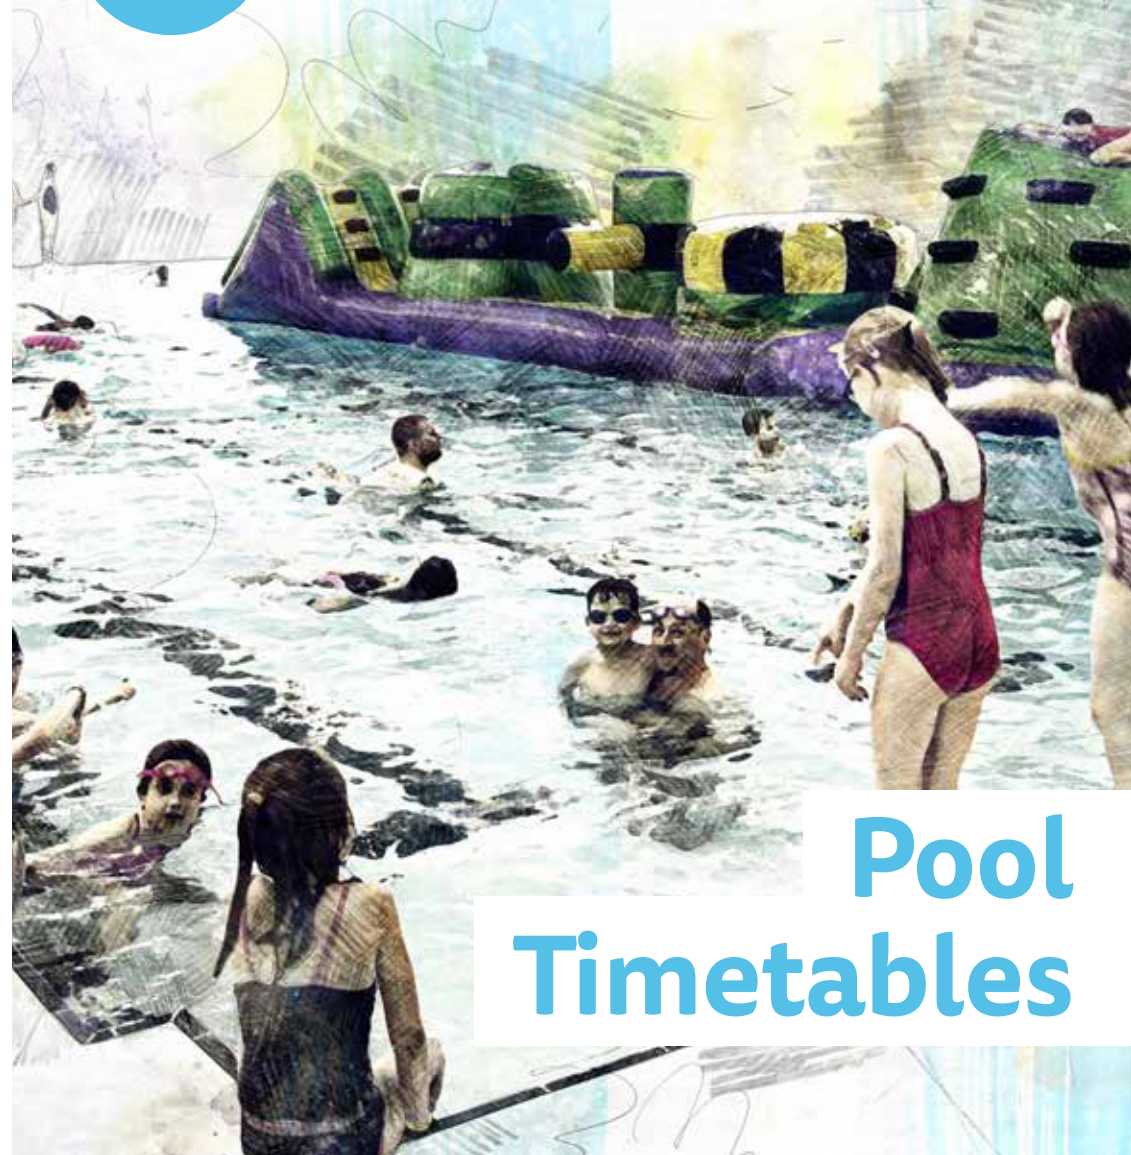

ADMISSION GUIDANCE

Parent supervision ratio for children under eight should be:

1:2

This ratio could be increased (eg. by use of approved swimming aids)...

1:3

...or, circumstances could reduce it (eg. flumes and inflatables)

1:1

AQUA FUN: Flume + mats + inflatable

AQUA FUN FLUME: Flume + mats

FAMILY SWIM: General swimming + flume aimed at families

FITNESS SWIM: A public lane session where users are permitted to train using swimming aids such as fins, flippers, kick boards and pool buoys.

Please note: For safety reasons users of the pool inflatable must be a competent swimmer and lifeguards have the discretion to restrict use. Children under the age of 8 must be accompanied by a responsible adult aged 16 years or above in the pool. To attend Aqua Fit and Aqua Jog sessions you must be at least 15 years of age or above.

Please queue and collect coloured bands for all Aqua Fun sessions at reception. Entry may be restricted due to pool maximum bather load.

We reserve the right to change the pool timetable without prior notice.

t: **01246 242 365**

w: **goactive.org.uk**

Opening times:

Mon – Fri: **6am – 9pm**

Sat and Sun: **8am – 6pm**

e: **enquiries@goactive.org.uk**

memberships@goactive.org.uk

GoActiveTheArc

@GoActiveTheArc

@goactivethearc

We Speak Your Language

Polish

Mówimy Twoim językiem

Slovak

Rozprávame Vaším jazykom

Chinese

我们会说你的语言

If you require this in large print or another format please call us on

01246 242424

Pool Timetables

High Street, Clowne S43 4JY
www.goactive.org.uk